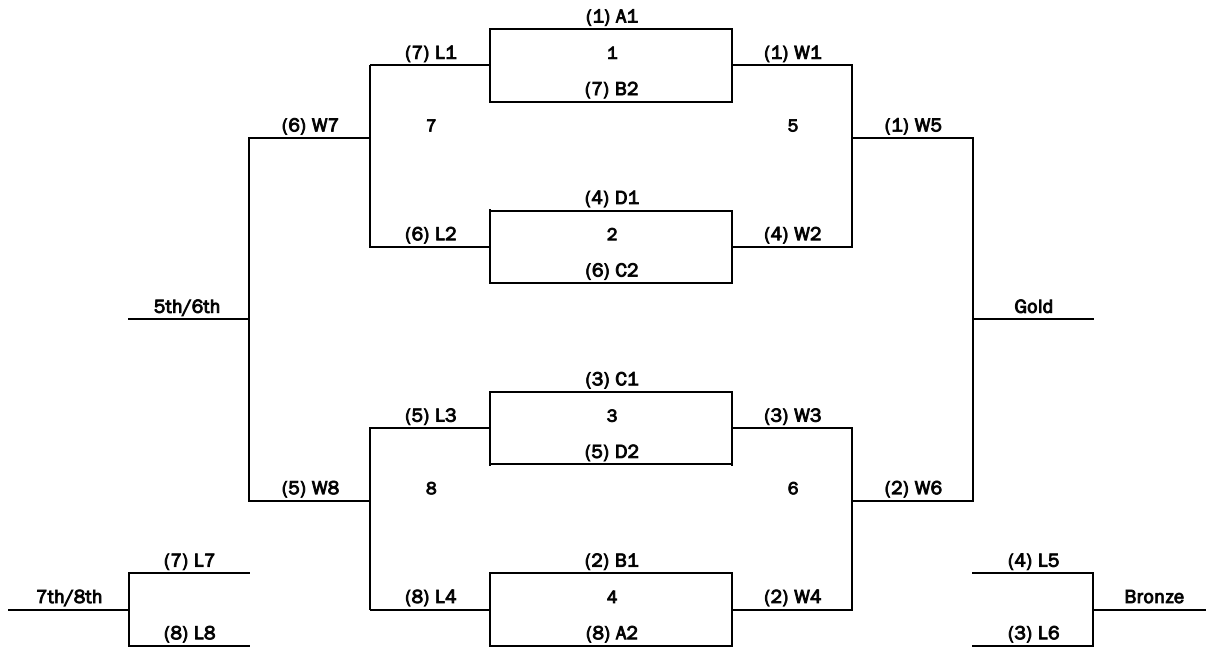

**16U Girls Provincial Cup - Select/Premier
EY Centre - November 12-13, 2022**

Saturday November 12, 2022			
16U Girls Select/Premier - Pool Play			
Pool A	Pool B	Pool C	Pool D
1. Pakmen Gold Diem	2. Defensa Purple	3. Leaside Bolts	4. Halton Hurricanes Category 6
8. KW Predators Momentum	7. EVP Lagler-Clark	6. FCVC Sequoia	5. REACH Harmony
9. Durham Rebels Smash	10. Titans Hyperion	11. Titans Vega	12. Markham Revolution Ice
16. Defensa White	15. Niagara Rapids Thunder	14. Lakeside Isihlangu	13. Synergy Kryptonite
17. Milton Edge Force	18. SC Bandits National	19. Titans Spartans	20. Pakmen Black Brent
24. Durham Attack Intensity	23. Leaside Force	22. MVC Vesuvius	21. Phoenix Legacy

Tournament Notes:

- 5-5 Warmup
- Matches are best 2 out of 3, no cap
- Seeding for this event is based on a teams 2022 Ontario Championship results and Initial Placement Polcies 4.10, 4.11 & 4.12
- Teams MUST provide a lineperson and scorekeeper for their OWN matches.
- Teams who finish in the top 2 in each pool will be placed into an 8 team Premier bracket with Premier points awarded for final standings
- Teams who finish 3rd - 6th in each pool will be evenly split into 2 Select brackets with Select points awarded for final standings
- The 8th place team from the Premier bracket will move down to Select for the Challenge Cup
- The 1st place team from each Select bracket will move up to Premier for the Challenge Cup
- The 7th - 8th place teams from each Select bracket will move down to Championship for the Challenge Cup
- Results can be found on advancedeventsystems.com
- Please visit the "22/23 Convention Events" tournament page under the "Competitions" tab on the OVA website for all tournament related protocols, regulations and information

Saturday November 12, 2022							
Time	Court 13	Court 14	Court 15	Court 16	Court 17	Court 18	Time
9:00am	8 - 17	9 - 24	1 - 16	2 - 15	7 - 18	10 - 23	9:00am
10:10am	6 - 19	11 - 22	3 - 14	4 - 13	5 - 20	12 - 21	10:10am
11:20am	16 - 17	8 - 24	1 - 9	2 - 10	15 - 18	7 - 23	11:20am
12:30pm	14 - 19	6 - 22	3 - 11	4 - 12	13 - 20	5 - 21	12:30pm
1:40pm	8 - 9	16 - 24	1 - 17	2 - 18	7 - 10	15 - 23	1:40pm
2:50pm	6 - 11	14 - 22	3 - 19	4 - 20	5 - 12	13 - 21	2:50pm
4:00pm	9 - 16	17 - 24	1 - 8	2 - 7	10 - 15	18 - 23	4:00pm
5:10pm	11 - 14	19 - 22	3 - 6	4 - 5	12 - 13	20 - 21	5:10pm

Sunday November 13, 2022							
Time	Court 15	Court 16	Court 17	Court 18	Court 19	Court 20	Time
7:30am	1 - 24	8 - 16	9 - 17	2 - 23	7 - 15	10 - 18	7:30am
8:40am	3 - 22	6 - 14	11 - 19	4 - 21	5 - 13	12 - 20	8:40am

Sunday November 13, 2022 - Playoffs							
16UG Premier (8)							
16UG Select A (8)							
16UG Select B (8)							
Time	Court 15	Court 16	Court 17	Court 18	Court 19	Court 20	Time
10:00am	A1 - B2 (1)	D1 - C2 (2)	C1 - D2 (3)	B1 - A2 (4)	A3 - C6 (13)	B4 - D5 (14)	10:00am
11:10am	B3 - D6 (25)	A4 - C5 (26)	D4 - B5 (27)	C3 - A6 (28)	C4 - A5 (15)	D3 - B6 (16)	11:10am
12:20pm	W1 - W2 (5)	W3 - W4 (6)	L1 - L2 (7)	L3 - L4 (8)	W13 - W14 (17)	W15 - W16 (18)	12:20pm
1:30pm	W25 - W26 (29)	W27 - W28 (30)	L25 - L26 (31)	L27 - L28 (32)	L13 - L14 (19)	L15 v L16 (20)	1:30pm
2:40pm	W5 - W6 (G)	L5 - L6 (B)	W7 - W8 (5th/6th)	L7 - L8 (7th/8th)	W17 - W18 (G)	L17 - L18 (B)	2:40pm
3:50pm	W29 - W30 (G)	L29 - L30 (B)	W31 - W32 (5th/6th)	L31 - L32 (7th/8th)	W19 - W20 (5th/6th)	L19 - L20 (7th/8th)	3:50pm

16U Girls - Day 2 - Premier Bracket