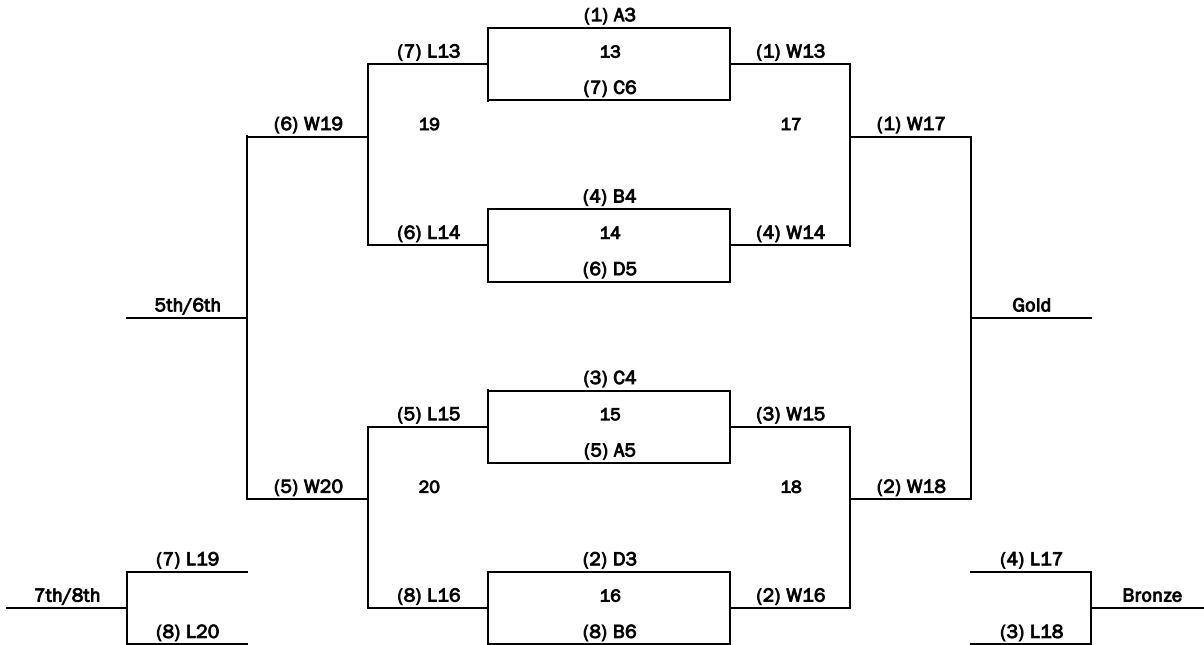

16U Girls - Day 2 - Select A Bracket